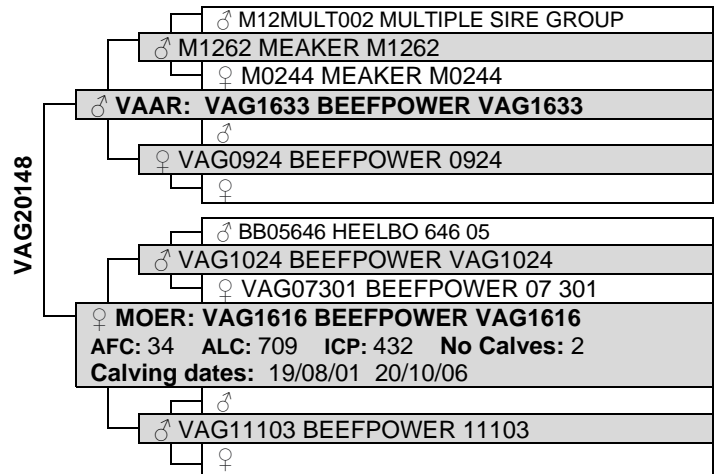

2022	Birth W.	200	400	600	M Cow W	Milk	CED	CEM	SS
EBV	+0.3	+2	+3	+5	+4	+3			--
ACC	39%	53%	43%	45%	43%	28%			
BREED AVG	+1.1	+8	+11	+18	+22	+1			0.1

J VAN AARDT GREYLING
BEEFPOWER VAG19227
VAG19227

Beefpower Braford
 Produksieveiling

Lot. 5

Sex: BULL / BUL
 Date of Birth: 2019/12/29
 Age: 32 Mths
 Status: Commercial
 Inspection: 2021/06/24
 Breed Comp: HH 59.01% BB 40.44% AF 0.48% OO 0.08%
 Horn: Horned
 Birth Weight:
 Scrotum: 41cm
 Weaning weight: 203kg

J VAN AARDT GREYLING
BEEFPOWER VAG20148
VAG20148

SA Braford Amptelike Rekord / Official Record
 Beefpower Braford
 Produksieveiling

Lot. 6

Sex: BULL / BUL
 Date of Birth: 2020/10/06
 Age: 23 Mths
 Herdbook: F3
 Status: Registered
 Inspection: 2022/07/19
 Breed Comp: HH 65.58% BB 32.90% AF 0.94% OO 0.58%
 Horn: Scurred
 Birth Weight: 35kg
 Scrotum: 39cm
 Weaning weight: 279kg

2022	Birth W.	200	400	600	M Cow W	Milk	CED	CEM	SS
EBV	+2.9	+13	+15	+24	+28	+3			--
ACC	71%	55%	45%	47%	36%	29%			
BREED AVG	+1.1	+8	+11	+18	+22	+1			0.1

J VAN AARDT GREYLING
BEEFPOWER VAG20156
VAG20156